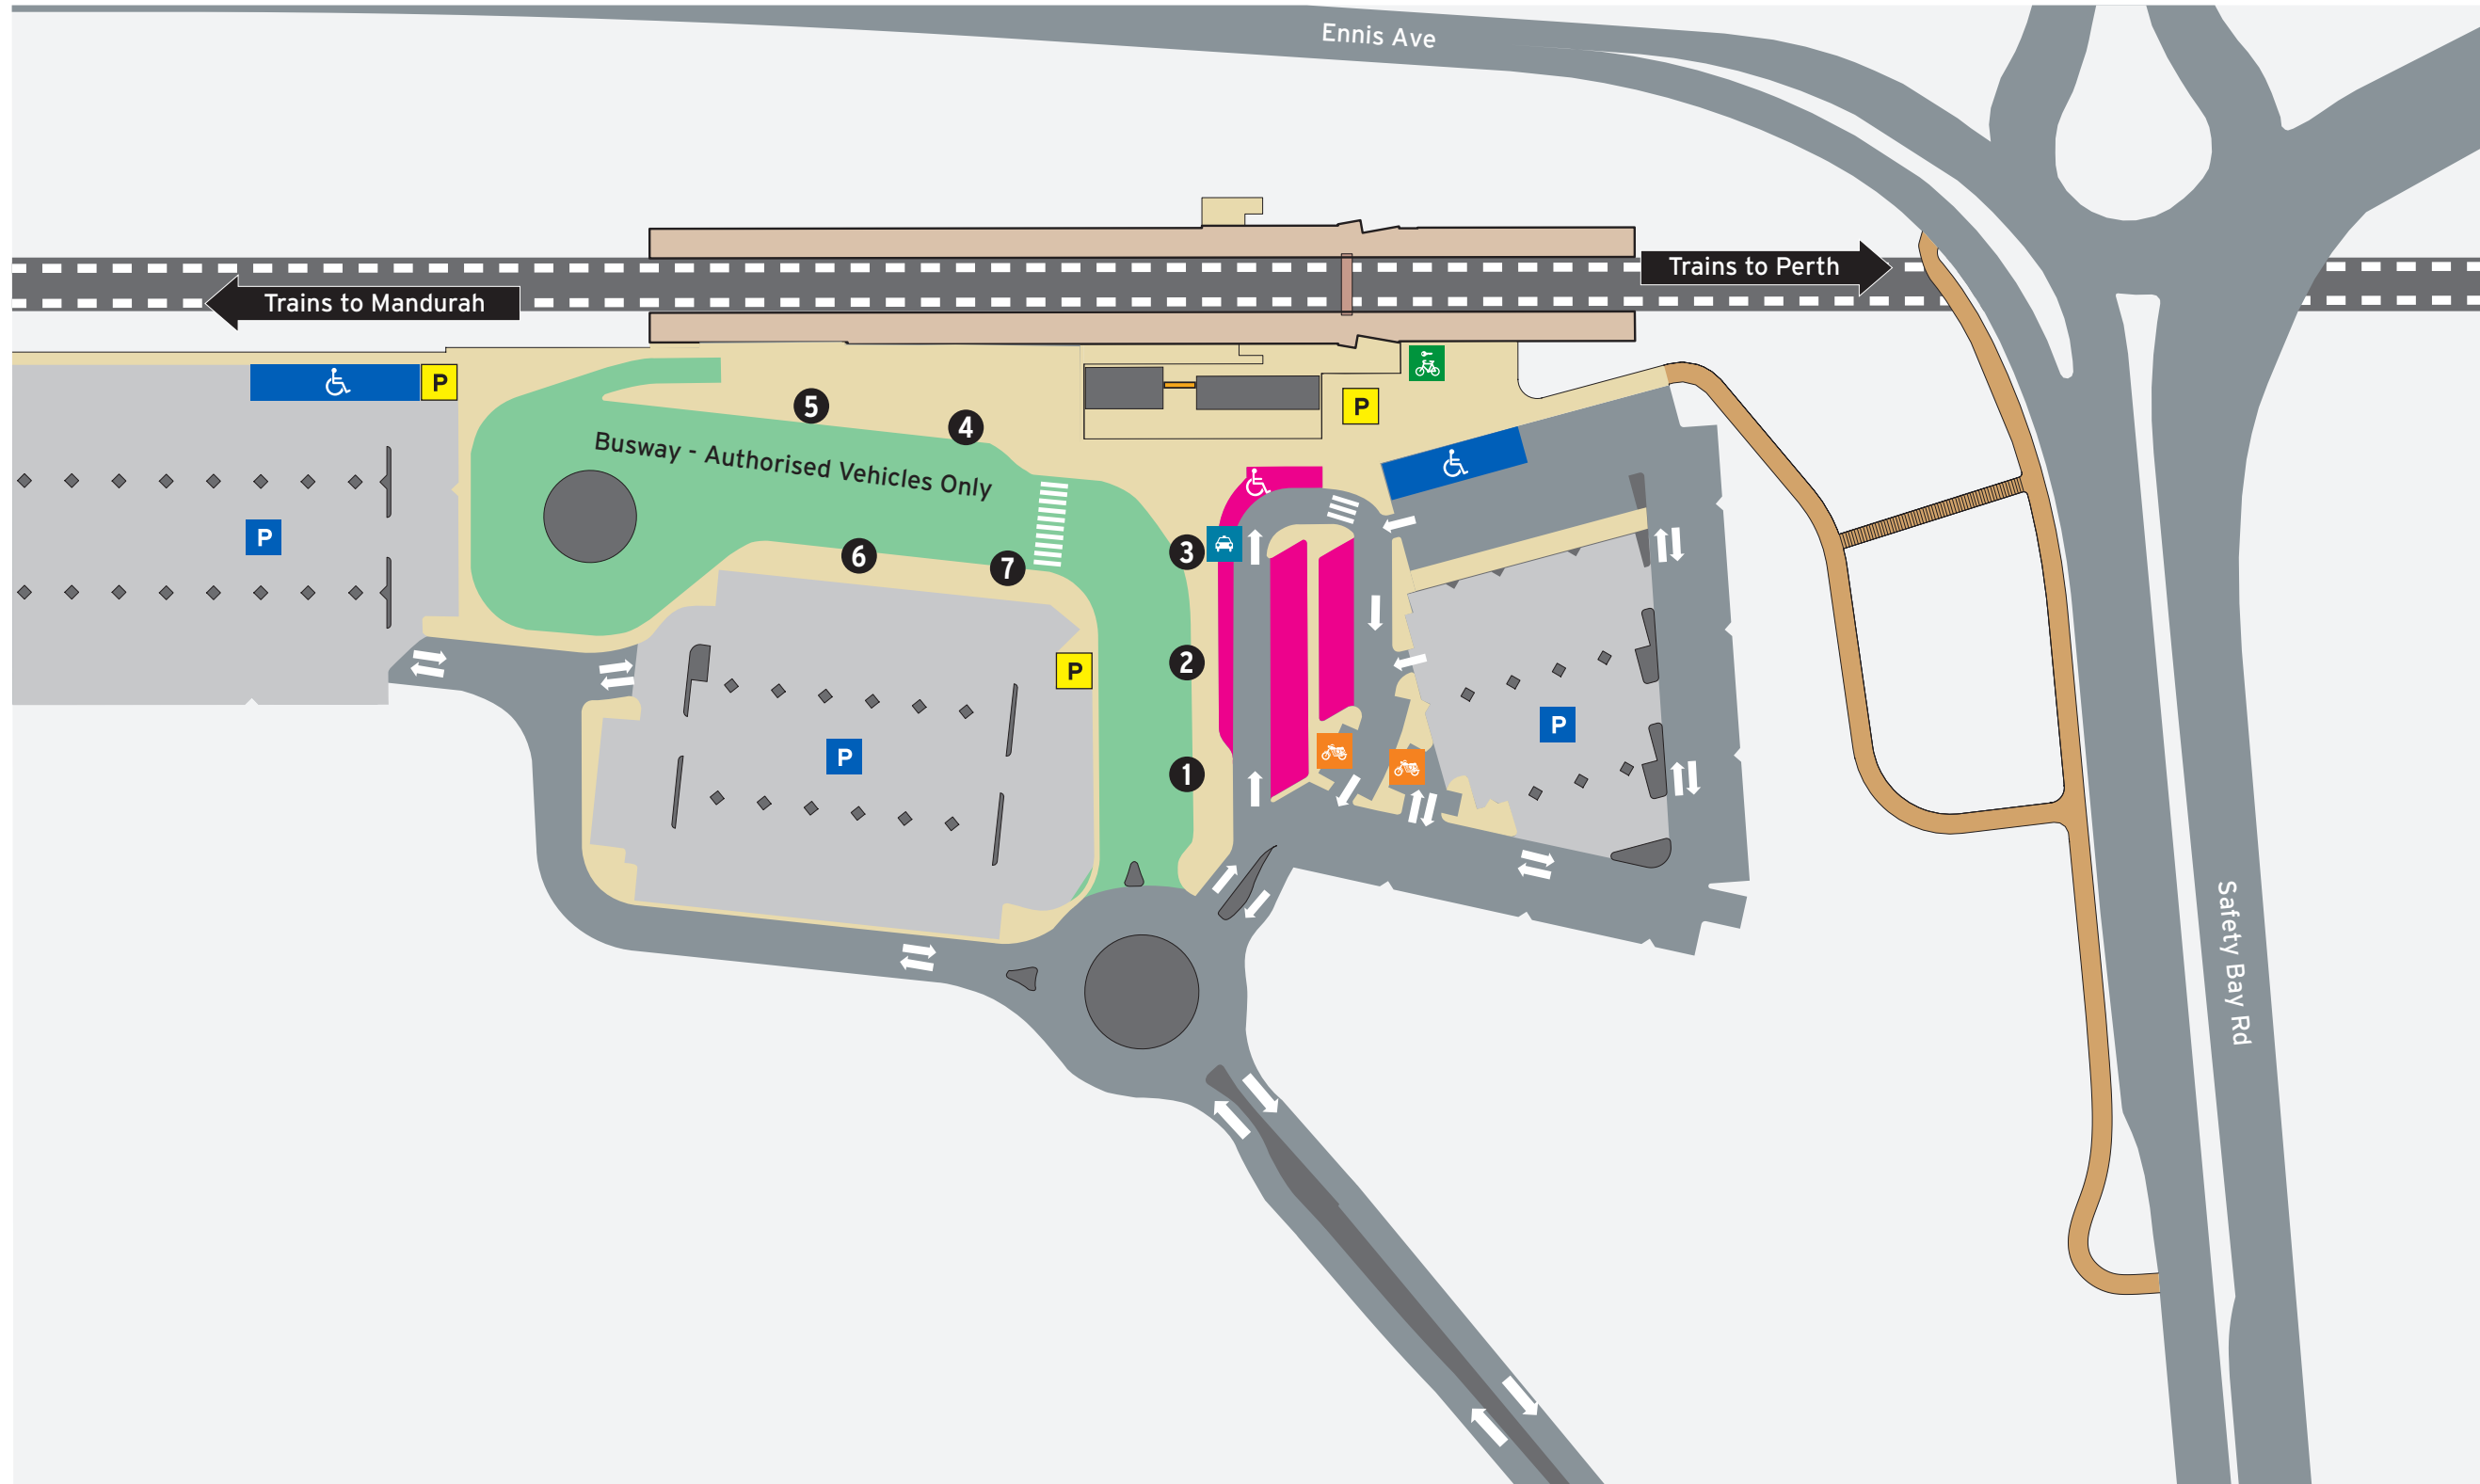

Bus Stands

Stand	Route
1	564, 565
2	566, 567
3	568, 569
909	Train replacement to Mandurah Stn
4	561, 574
909	Train replacement to Perth
5	560, 563
6	557, 558, 559
7	Set Down

Legend

	1 Bus Stand Number	Toilets - Male & Female Accessible Baby Change Room	Transperth Parking	Stairs	Road	Concourse & Ramp
	Walking/Accessible Path	Ticket Barrier	Escalator	Pathways	Non-Accessible Area	Principal Shared Path
	Pedestrian Access		Lift	Platform		Busway
	Bicycle Access					

This parking charge applies to all vehicles.

For more information on parking your vehicle visit transperth.wa.gov.au

Legend

	1 Bus Stand Number	 Transperth Parking	 Bike Shelter	 Ticket Barrier	 Road	 Concourse & Ramp
		 ACROD Parking	 Motorbikes		 Pathways	 Principal Shared Path
		 SmartParker Machine	 Bike U-rails		 Non-Accessible Area	 Busway
		 Short Term Parking	 Taxi		 Platform	